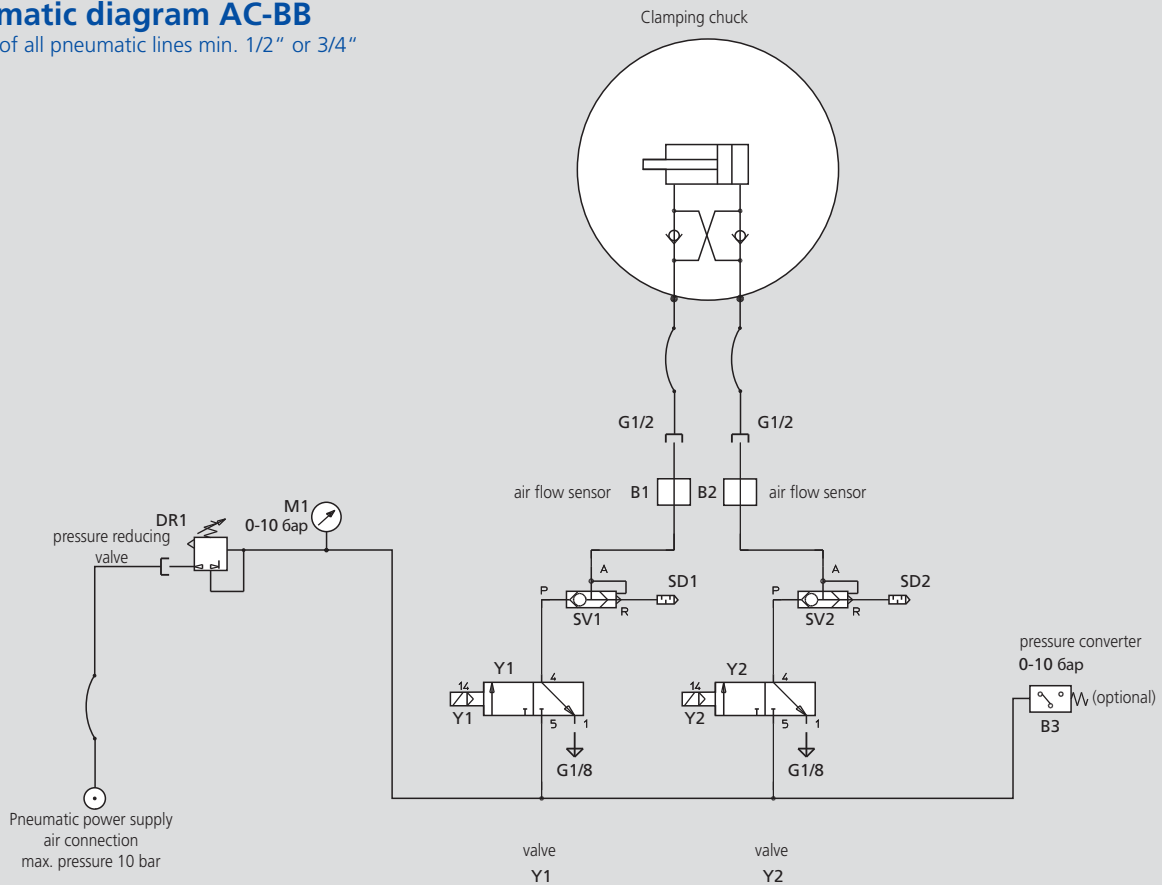

# AC-BB

Control unit for SP and Big Bore chucks

- Pneumatic diagram
- Wiring diagram

## Pneumatic diagram AC-BB

△ Size of all pneumatic lines min. 1/2" or 3/4"

## Wiring diagram AC-BB