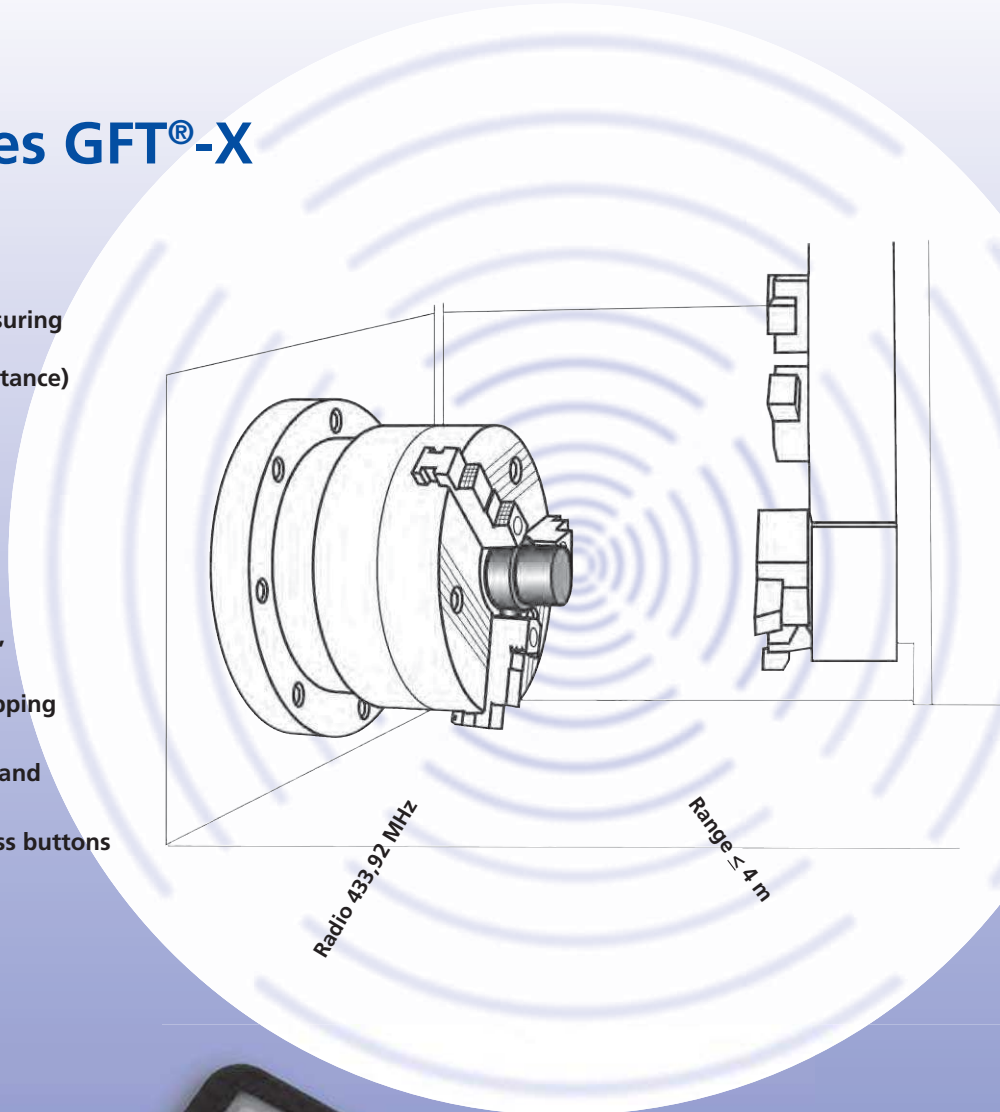

Unique features GFT®-X

- Battery powered hand held unit
- Full color display
- Wireless data transfer from measuring head to hand held unit (Radio 433.92 MHz, up to 4 m distance)
- USB-Port
- Measuring is safe only with closed doors
- Driven menu
- Display kN or lbf
- Languages: German, English, Italian, Spanish, Japanese, Chinese, Russian
- Software CD for displaying a gripping force curve on the PC
- Measuring heads for jaw chucks and collet chucks (same as GFT)
- 4 free programmable speed access buttons

Full color display

4 free programmable speed access buttons

Key pad

Rubber protection

Plug to charge the measuring heads

USB port to charge the battery of the handheld unit and for date exchange